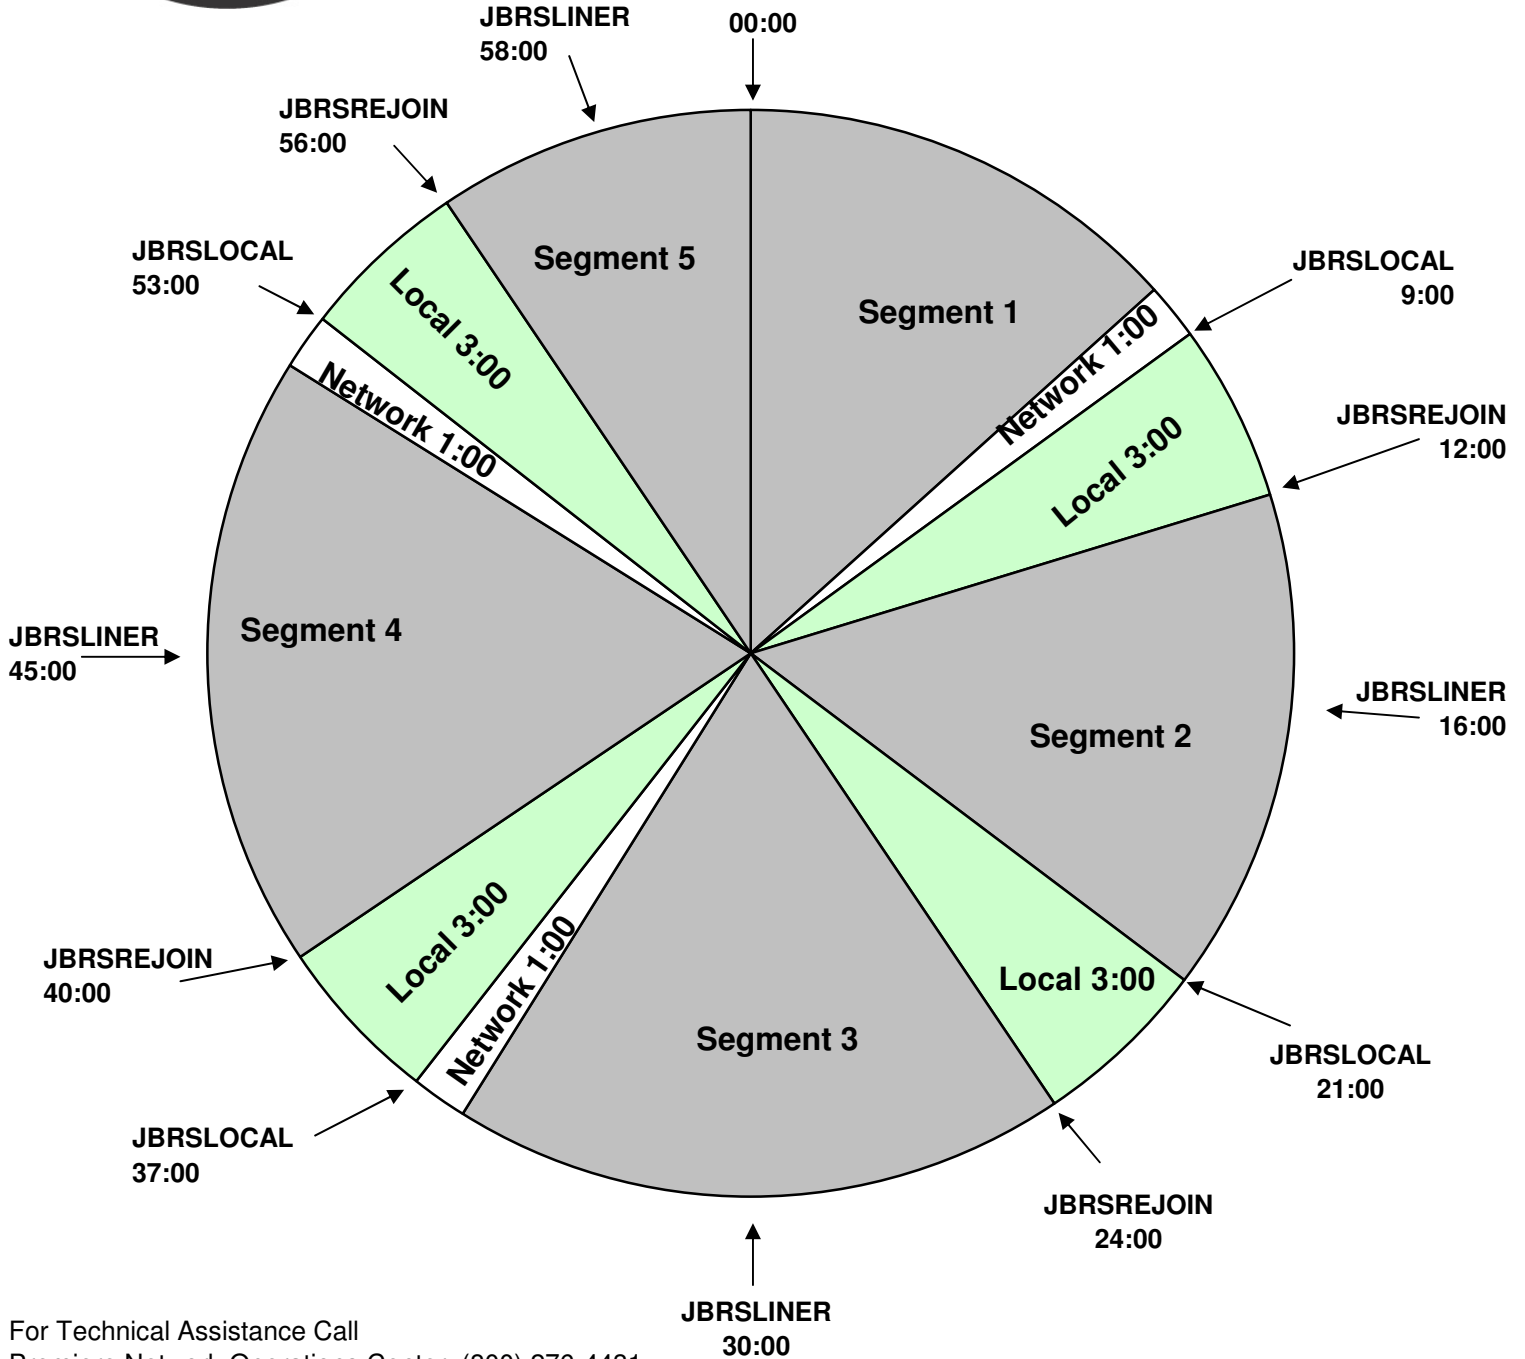

PROGRAM CLOCK
 Effective October 12, 2011
 Premiere XDS PRO4-P Satellite
 Saturday 3am - 7am Pacific

Rock Feed (Saturdays)

For Technical Assistance Call
 Premiere Network Operations Center: (800) 276-4431
 Technical Info: <http://engineering.premiereradio.com>

Info:
 All Breaks Float
 JBRLOCAL starts the local break
 JBRSLINER fires the 8 sec Sweeper
 JBRREJOIN fires 15 second rejoin bumper